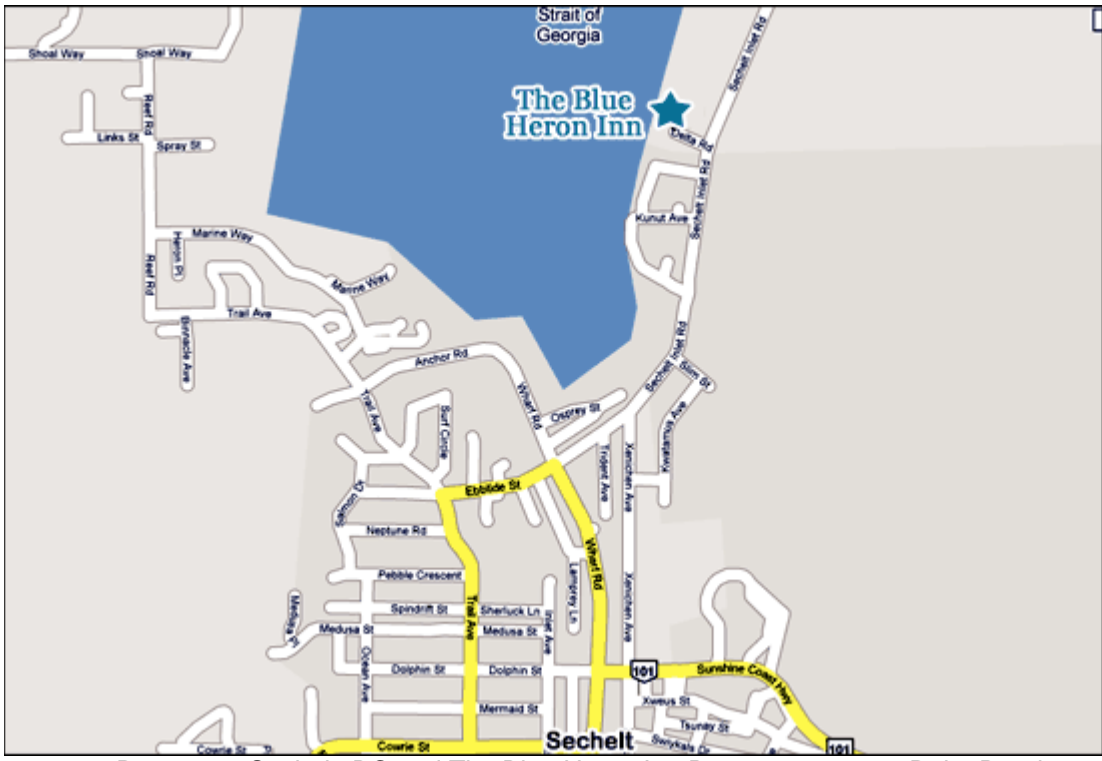

Map and Directions to The Blue Heron Inn

The Blue Heron Restaurant is located right on the water's edge with incredible view of the Inlet, and only minutes from downtown Sechelt, BC.

Directions From Gibsons: Follow Highway 101 / Sunshine Coast Highway into Sechelt. Turn right at Warf Road. Turn right at E Porpoise Bay Road and continue 0.7km on Sechelt Inlet Road. Turn left at Delta Road. We are located on the waterfront at 5591 Delta Road, Sechelt, BC. The Blue Heron Restaurant is open Wednesday to Sunday for dinner from 5 pm. We look forward to seeing you!

Overview of Vancouver, the BC Sunshine Coast and The Blue Heron Inn Restaurant

The Sunshine Coast Highway, Sechelt BC and The Blue Heron Inn Restaurant

Downtown Sechelt, BC and The Blue Heron Inn Restaurant - 5591 Delta Road