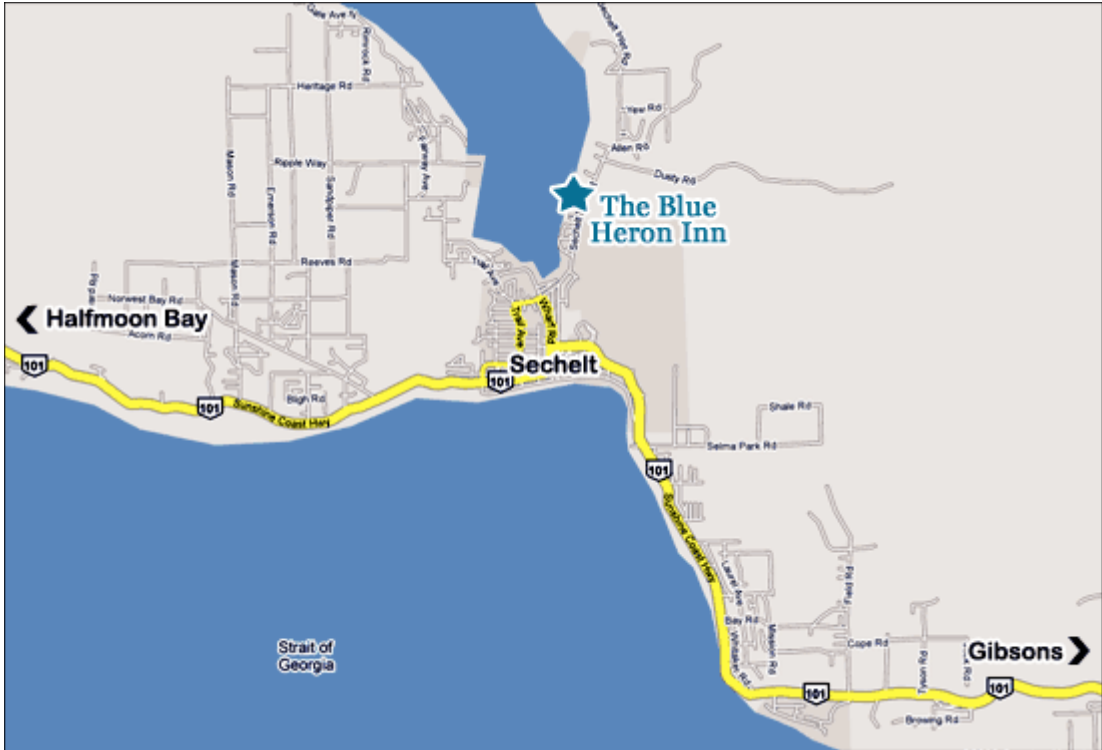

Map and Directions to The Blue Heron Inn

The Blue Heron Restaurant is located right on the water's edge with incredible view of the Inlet, and only minutes from downtown Sechelt, BC.

Directions From Gibsons: Follow Highway 101 / Sunshine Coast Highway into Sechelt. Turn right at Warf Road. Turn right at E Porpoise Bay Road and continue 0.7km on Sechelt Inlet Road. Turn left at Delta Road. We are located on the waterfront at 5591 Delta Road, Sechelt, BC. The Blue Heron Restaurant is open Wednesday to Sunday for dinner from 5 pm. We look forward to seeing you!

Overview of Vancouver, the BC Sunshine Coast and The Blue Heron Inn Restaurant

The Sunshine Coast Highway, Sechelt BC and The Blue Heron Inn Restaurant

Downtown Sechelt, BC and The Blue Heron Inn Restaurant - 5591 Delta Road